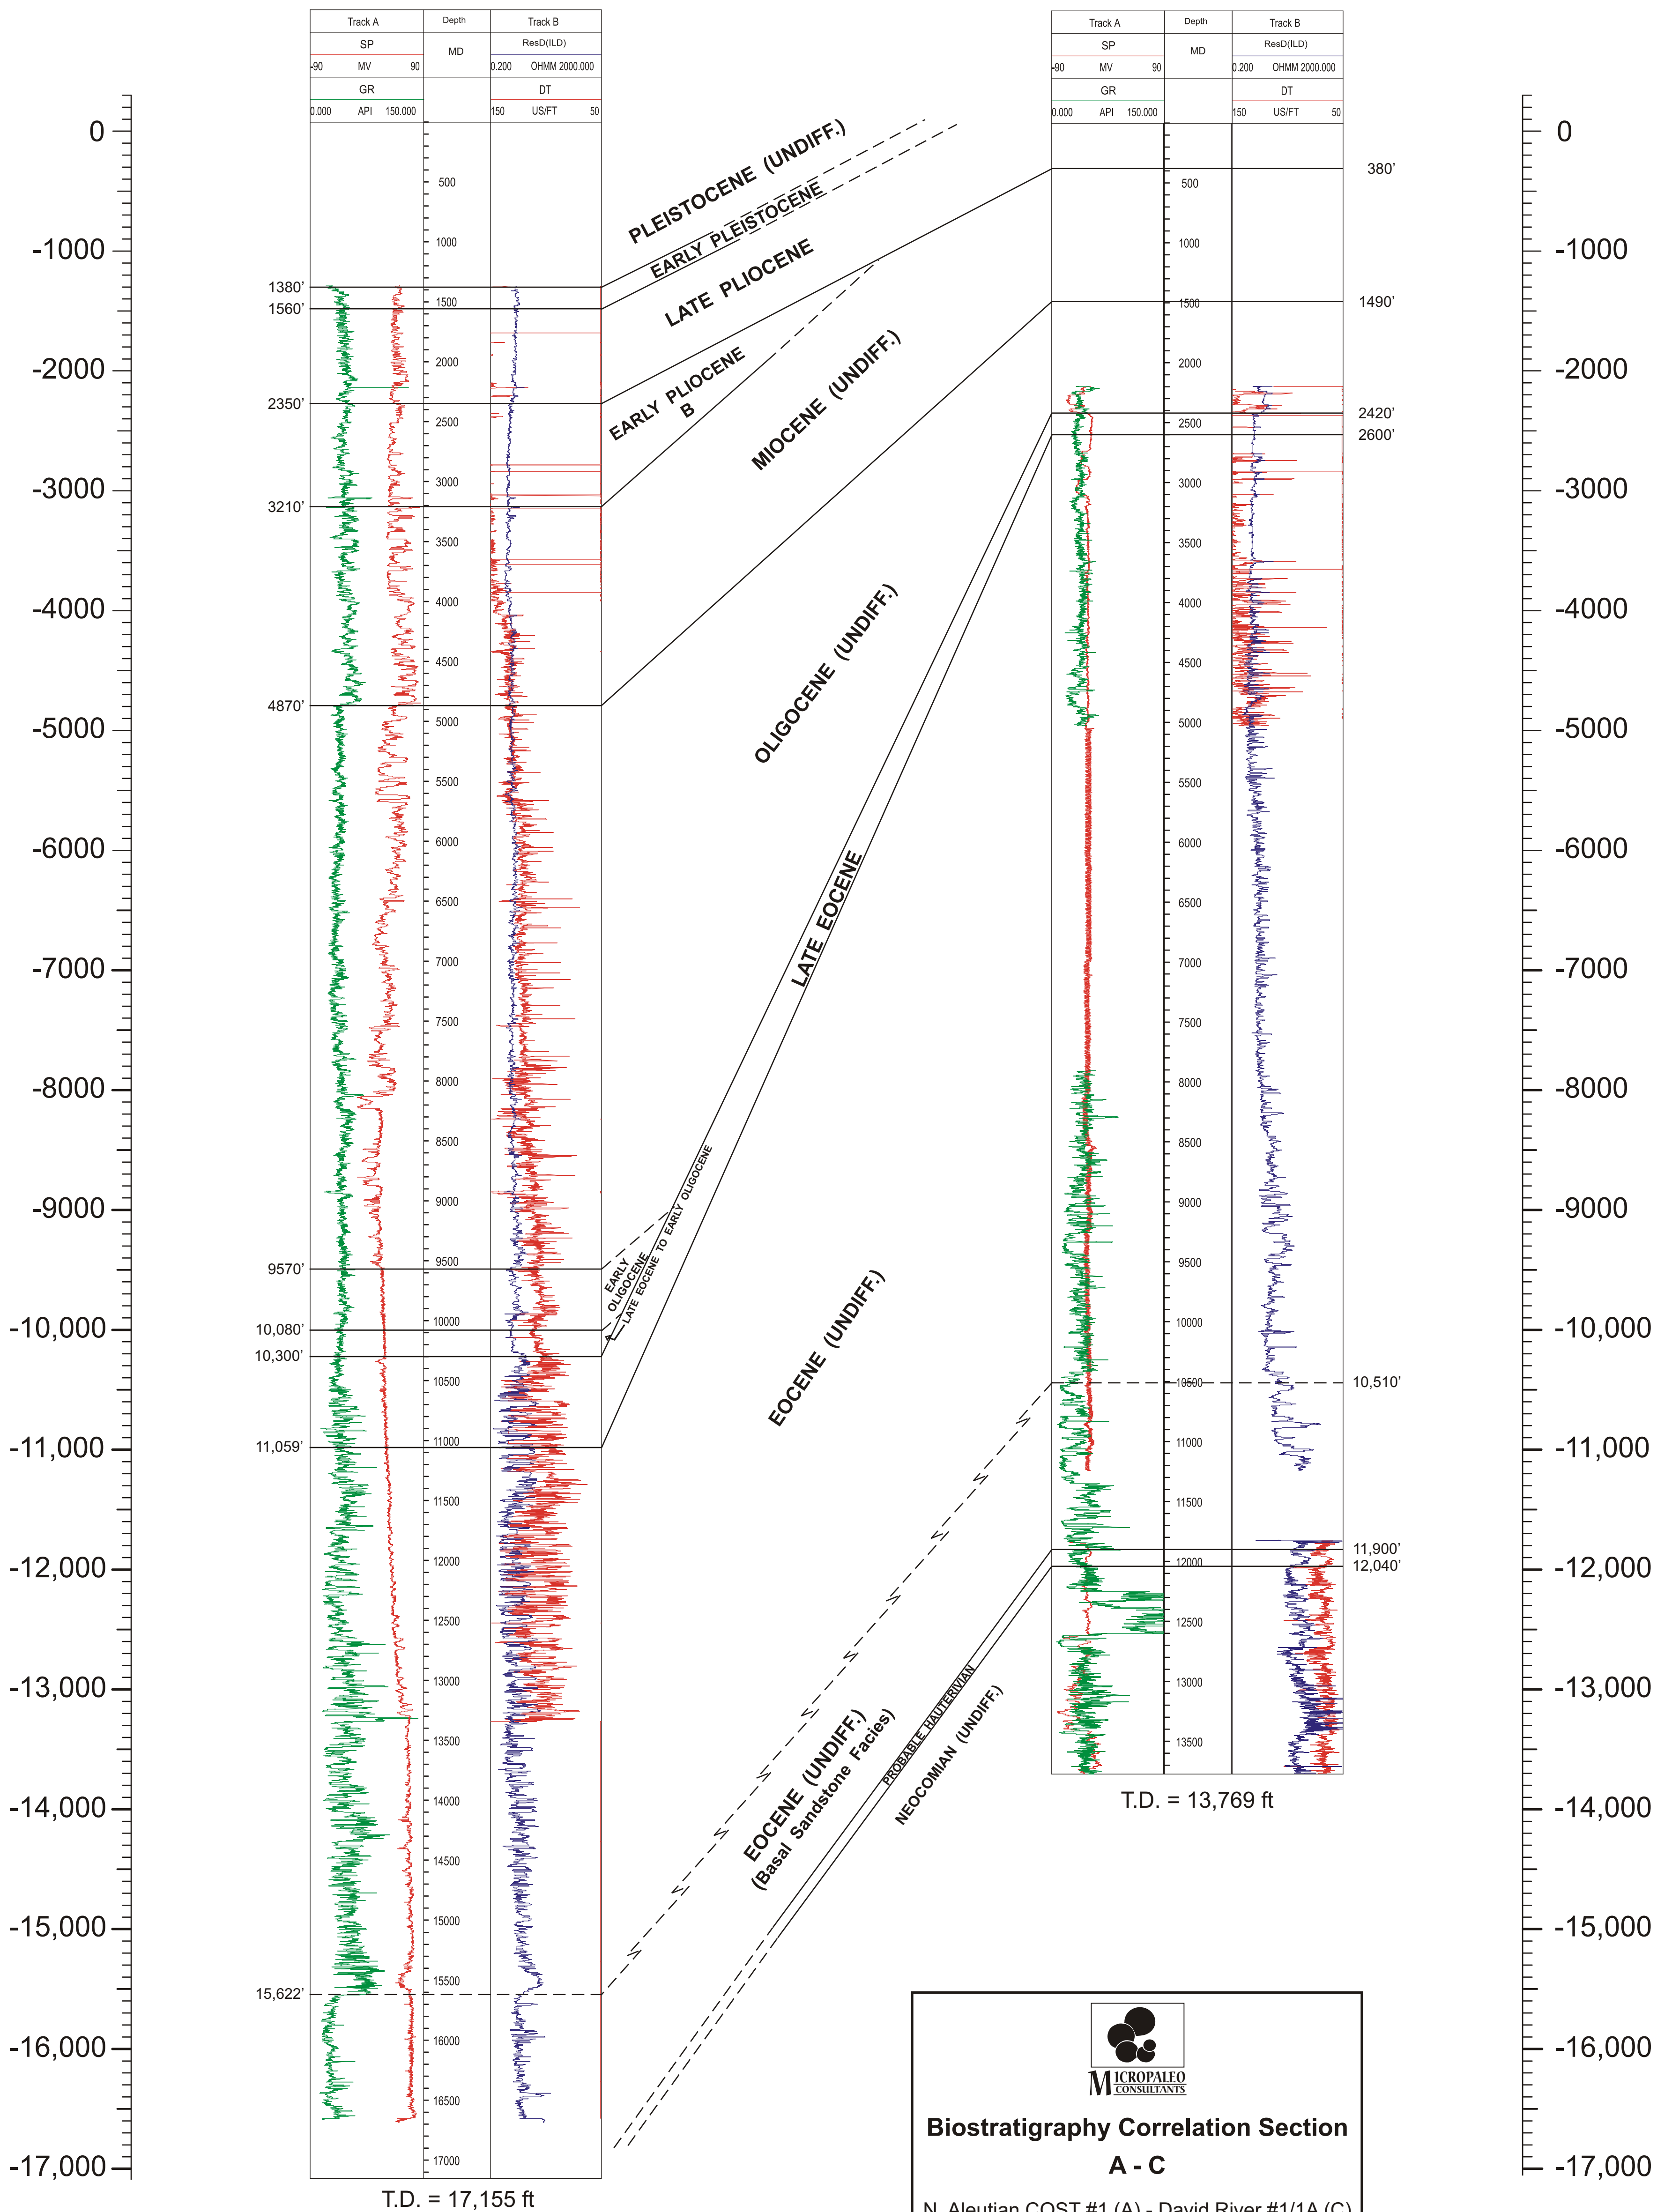

PLATE B-1

A

ARCO
OCS8218 COST N ALTN 1
KB 85 ft.
Spud 9/8/1982

C

PAN AM
DAVID RIVER USA #1-ARD
KB 70 ft.
Spud 12/30/1968

32 miles

Biostratigraphy Correlation Section
A - C
 N. Aleutian COST #1 (A) - David River #1/1A (C)
 June, 2005